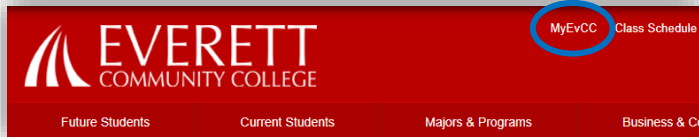

Finding Your Printing Code

Go to www.everettcc.edu and click on the **MyEvCC** link in the top bar.

Enter your Username and Password in the **MyEvCC Student Portal Login**.

Click on the link for **My Profile** in the Profile category.