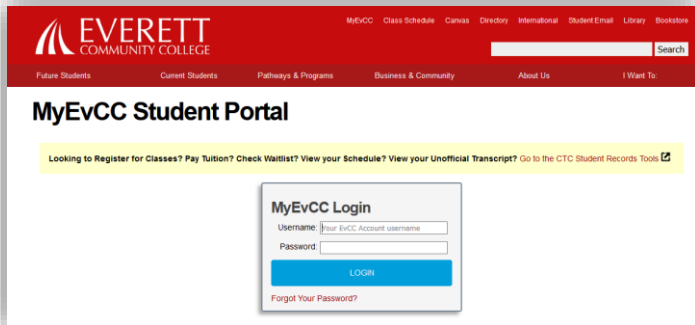

Finding Your Printing Code

Go to www.everettcc.edu and click on the **MyEvCC** link in the top bar.

Enter your Username and Password in the **MyEvCC Student Portal Login**.

Click on the link for **My Profile** in the Profile category.

Your Printing Code will be displayed.