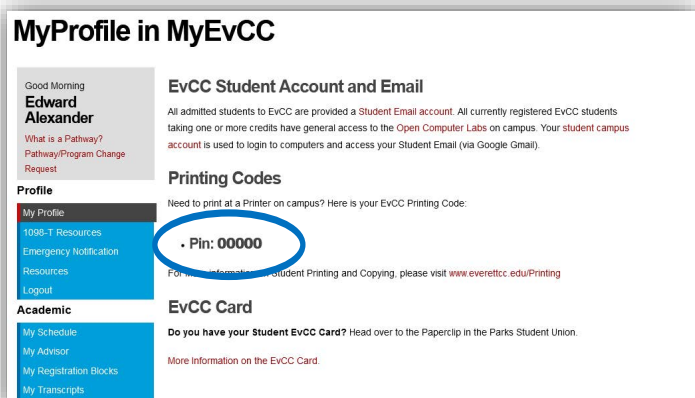

Finding Your Printing Code

Go to www.everettcc.edu and click on the **MyEvCC** link in the top bar.

Enter your Username and Password in the **MyEvCC Student Portal Login**.

Click on the link for **My Profile** in the Profile category.

Your Printing Code will be displayed.