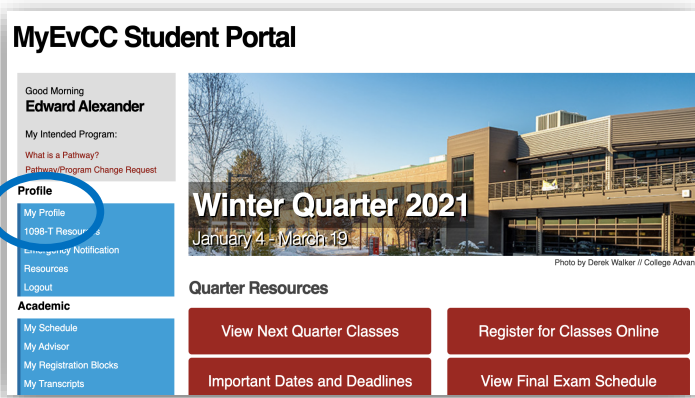

Finding Your Printing Code

Go to www.everettcc.edu and click on the **MyEvCC** link in the top bar.

Enter your Username and Password in the **MyEvCC Student Portal Login**.

Click on the link for **My Profile** in the Profile category.

Your Printing Code will be displayed.