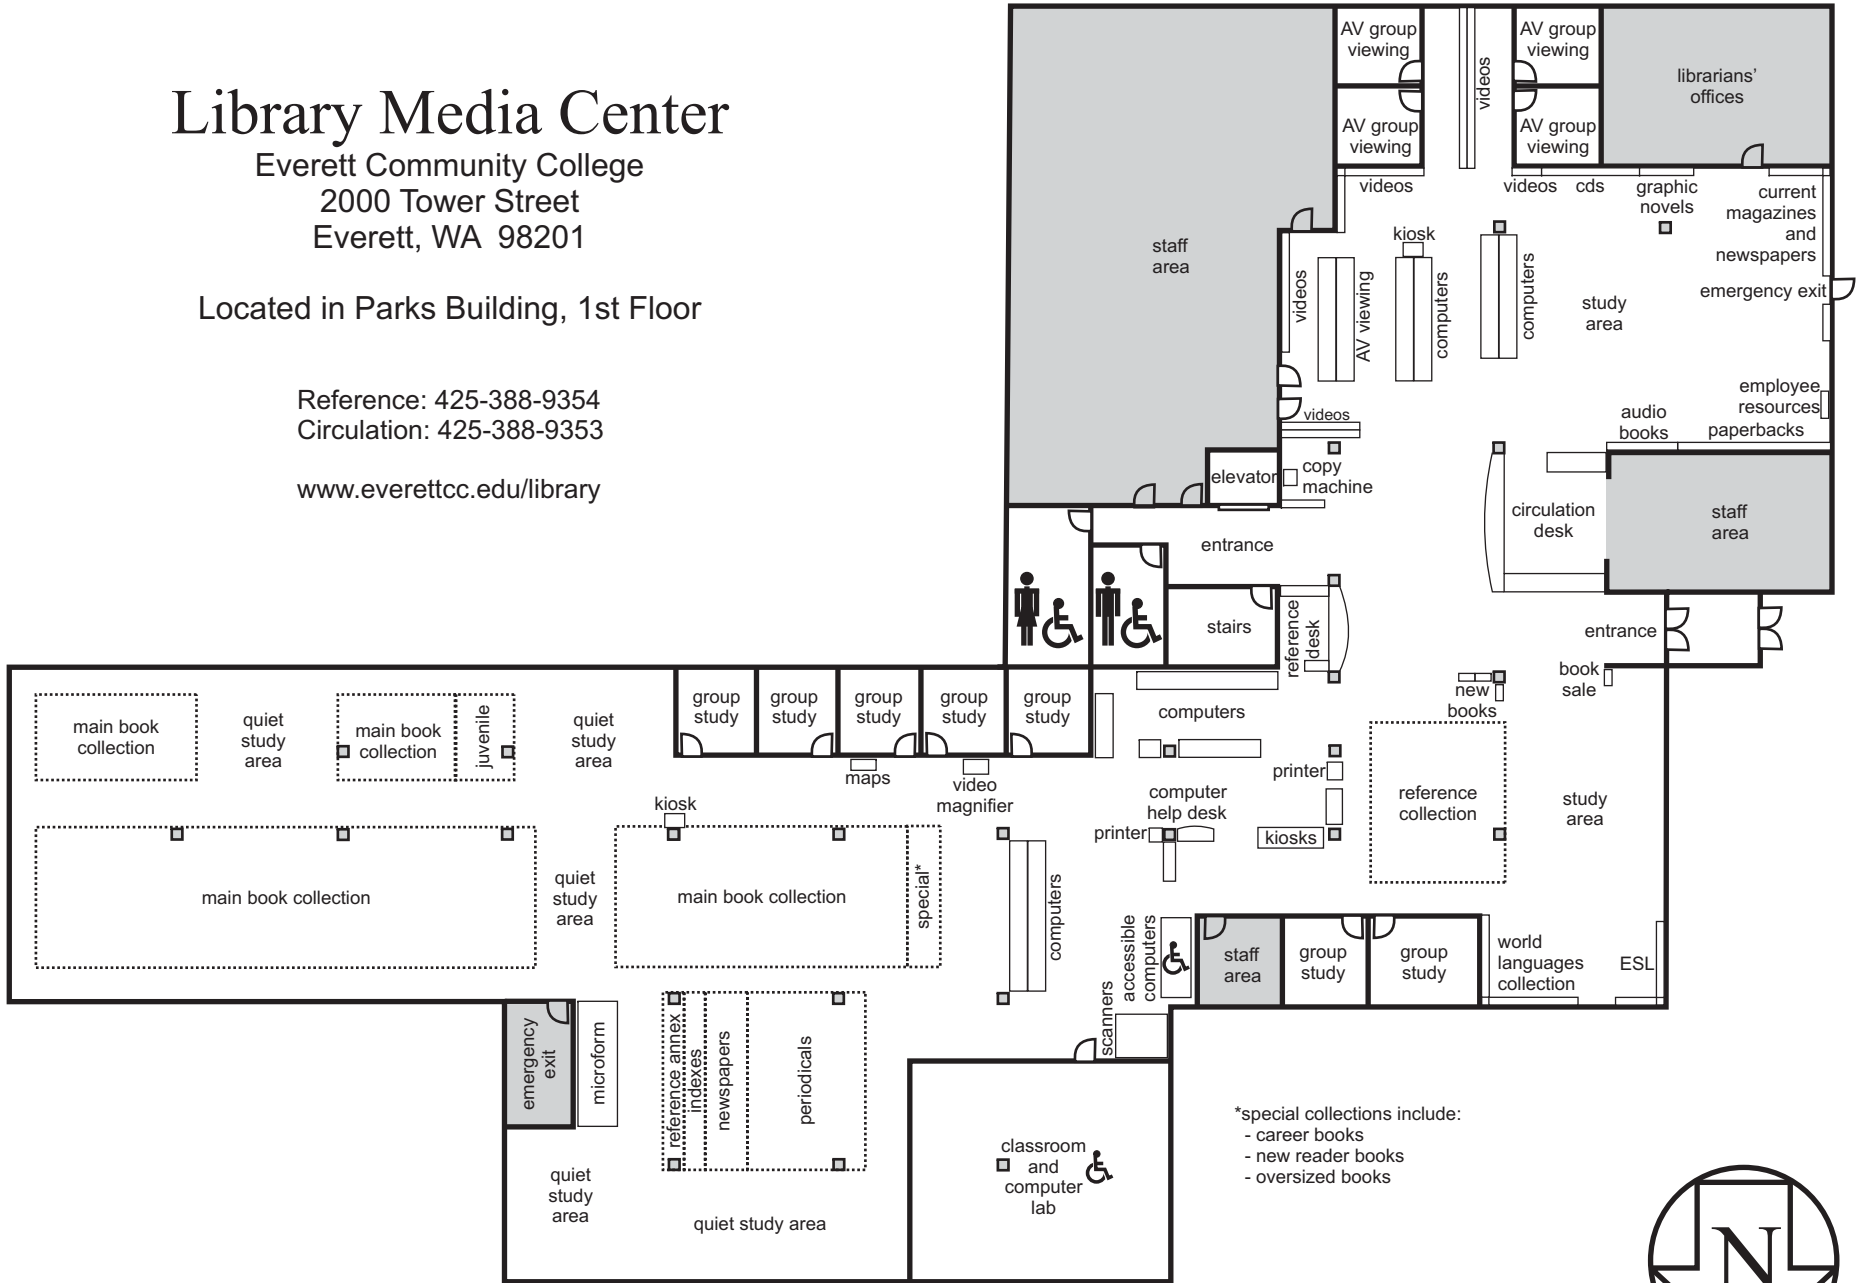

Library Media Center

Everett Community College
2000 Tower Street
Everett, WA 98201

Located in Parks Building, 1st Floor

Reference: 425-388-9354
Circulation: 425-388-9353

www.everettcc.edu/library

*special collections include:
- career books
- new reader books
- oversized books