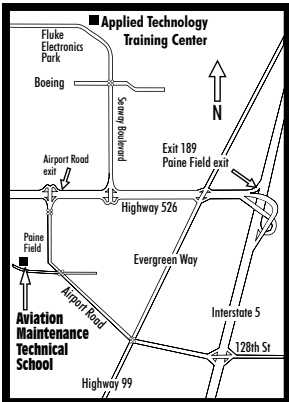

EvCC Campus and Off-site Location Maps

(ATC) 2333 Seaway Boulevard, Everett, WA 98203
(PCF) 9711 32nd Pl W, Bldg. C-80, Everett, WA 98204

VTW = Vertical World
2820 Rucker Avenue, Everett, WA 98201
ODS = Oly's Dance at the Dorothy Jane Studio
2931 Bond Street, Everett, WA 98201

LKH = Lake Stevens High School
2908 113th Avenue NE, Lake Stevens, WA 98258

GYM = Fitness and Sports Center, 425-388-9323
1815 13th Street, Everett, WA 98201

EVCC MAIN CAMPUS

- BAK Baker Hall
- BRC Broadway Center
- ELC Early Learning Center
- GLA Glacier Hall
- GYM Gymnasium (Sports/Fitness Center)
- IND Index Quad
- JKC Jackson Center
- MON Monte Cristo Hall
- NBI Nippon Business Institute
- OLY Olympus Hall
- PGB Port Gardner Bay Room
- PIL Pilchuck Hall
- PSU Parks Student Union
- RAI Rainier Hall
- SHK Shuksan Hall
- WHI Whitehorse Hall

OFF CAMPUS

- ATC Applied Technology Training Center
- EUC University Center at Everett Station
- LKH Lake Stevens High School
- ODS Oly's Dance at the Dorothy Jane Studio
- OFF Off-campus site
- PCF Aviation Maintenance Technology School at Paine Field Aviation Complex
- VTW Vertical World