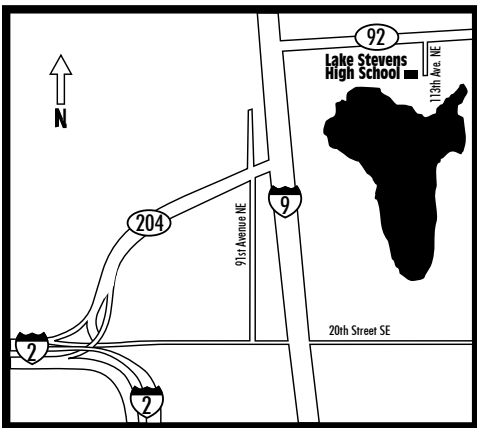

EvCC Campus and Off-site Location Maps

(ATC) 2333 Seaway Boulevard, Everett, WA 98203
(PCF) 9711 32nd Pl W, Bldg. C-80, Everett, WA 98204

VTW = Vertical World
2820 Rucker Avenue, Everett, WA 98201
ODS = Oly's Dance at the Dorothy Jane Studio
2931 Bond Street, Everett, WA 98201

LKH = Lake Stevens High School
2908 113th Avenue NE, Lake Stevens, WA 98258

GYM = Fitness and Sports Center, 425-388-9323
1815 13th Street, Everett, WA 98201

EVCC MAIN CAMPUS

- BAK Baker Hall
- BRC Broadway Center
- ELC Early Learning Center
- GLA Glacier Hall
- GYM Gymnasium (Sports/Fitness Center)
- IND Index Quad
- JKC Jackson Center
- MON Monte Cristo Hall
- NBI Nippon Business Institute
- OLY Olympus Hall
- PGB Port Gardner Bay Room
- PIL Pilchuck Hall
- PSU Parks Student Union
- RAI Rainier Hall
- SHK Shuksan Hall
- WHI Whitehorse Hall

OFF CAMPUS

- ATC Applied Technology Training Center
- EUC University Center at Everett Station
- LKH Lake Stevens High School
- ODS Oly's Dance at the Dorothy Jane Studio
- OFF Off-campus site
- PCF Aviation Maintenance Technology School at Paine Field Aviation Complex
- VTW Vertical World