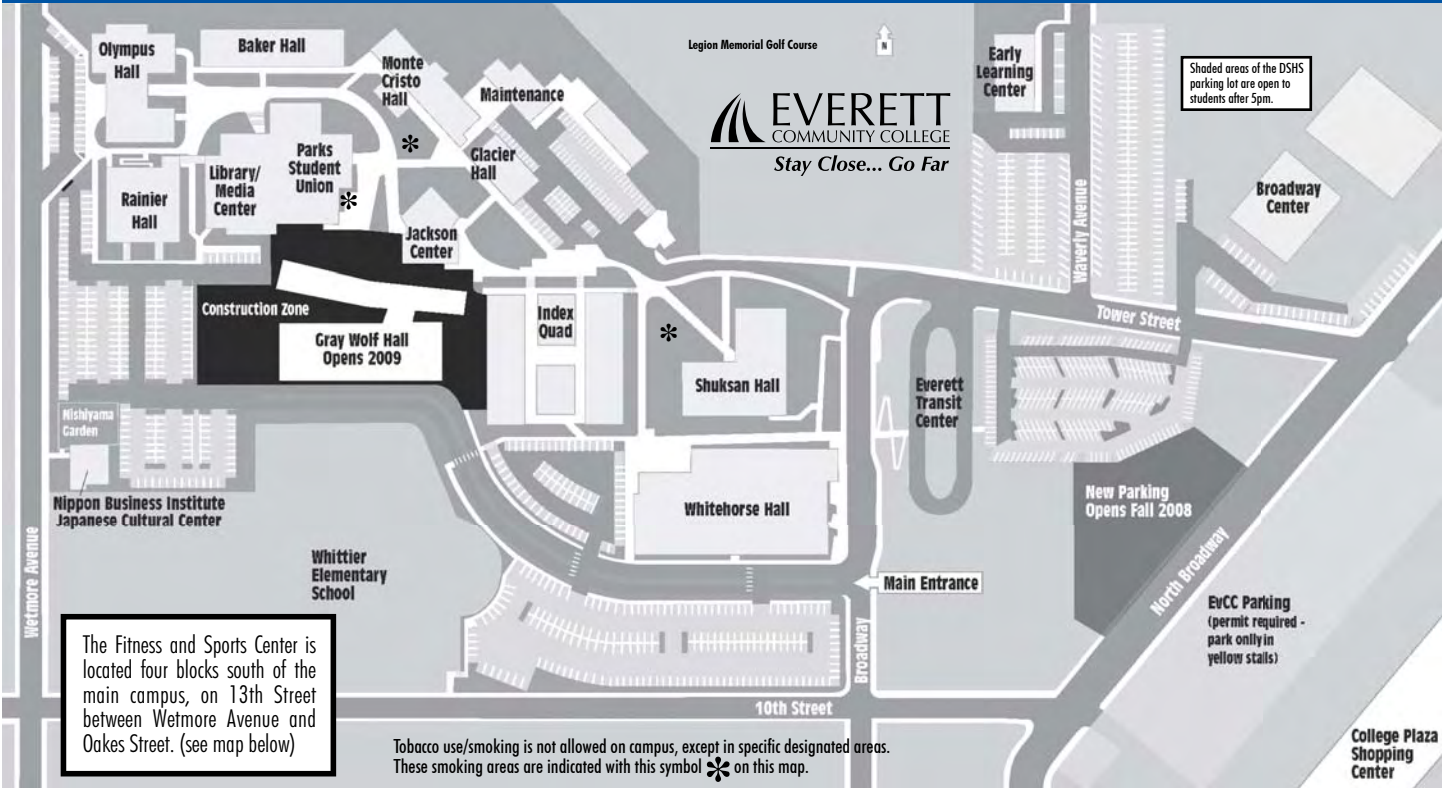

EvCC Campus and Off-site Location Maps

(ATC) 2333 Seaway Boulevard, Everett, WA 98203
(PCF) 9711 32nd Pl W, Bldg. C-80, Everett, WA 98204

VTW = Vertical World
2820 Rucker Avenue, Everett, WA 98201
ODS = Oly's Dance at the Dorothy Jane Studio
2931 Bond Street, Everett, WA 98201

LKH = Lake Stevens High School
2908 113th Avenue NE, Lake Stevens, WA 98258

GYM = Fitness and Sports Center, 425-388-9323
1815 13th Street, Everett, WA 98201

EVCC MAIN CAMPUS

- BAK Baker Hall
- BRC Broadway Center
- ELC Early Learning Center
- GLA Glacier Hall
- GYM Gymnasium (Sports/Fitness Center)
- IND Index Quad
- JKC Jackson Center
- MON Monte Cristo Hall
- NBI Nippon Business Institute
- OLY Olympus Hall
- PGB Port Gardner Bay Room
- PIL Pilchuck Hall
- PSU Parks Student Union
- RAI Rainier Hall
- SHK Shuksan Hall
- WHI Whitehorse Hall

OFF CAMPUS

- ATC Applied Technology Training Center
- EUC University Center at Everett Station
- LKH Lake Stevens High School
- ODS Oly's Dance at the Dorothy Jane Studio
- OFF Off-campus site
- PCF Aviation Maintenance Technology School at Paine Field Aviation Complex
- VTW Vertical World