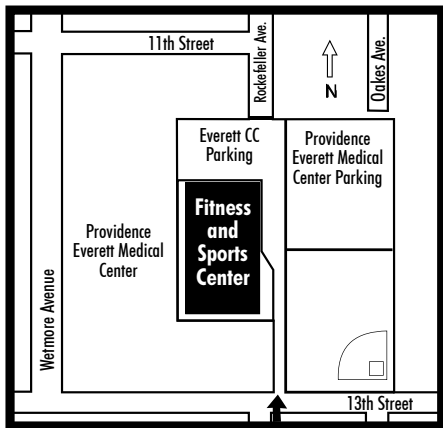

EvCC Campus and Off-site Location Maps

(ATC) 2333 Seaway Boulevard, Everett, WA 98203
(PCF) 9711 32nd Pl W, Bldg. C-80, Everett, WA 98204

VTW = Vertical World
2820 Rucker Avenue, Everett, WA 98201
ODS = Oly's Dance at the Dorothy Jane Studio
2931 Bond Street, Everett, WA 98201

LKH = Lake Stevens High School
2908 113th Avenue NE, Lake Stevens, WA 98258

GYM = Fitness and Sports Center, 425-388-9323
1815 13th Street, Everett, WA 98201

EVCC MAIN CAMPUS

- BAK Baker Hall
- BRC Broadway Center
- ELC Early Learning Center
- GLA Glacier Hall
- GYM Gymnasium (Sports/Fitness Center)
- IND Index Quad
- JKC Jackson Center
- MON Monte Cristo Hall
- NBI Nippon Business Institute
- OLY Olympus Hall
- PGB Port Gardner Bay Room
- PIL Pilchuck Hall
- PSU Parks Student Union
- RAI Rainier Hall
- SHK Shuksan Hall
- WHI Whitehorse Hall

OFF CAMPUS

- ATC Applied Technology Training Center
- EUC University Center at Everett Station
- LKH Lake Stevens High School
- ODS Oly's Dance at the Dorothy Jane Studio
- OFF Off-campus site
- PCF Aviation Maintenance Technology School at Paine Field Aviation Complex
- VTW Vertical World